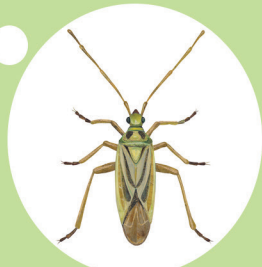

# Wildlife to spot in long grass

All these creatures are found in long grass habitat, either fluttering through the air, feeding from flowers, nibbling on leaves and stems or scuttling along the ground.

Be careful not to harm any creatures when hunting in this habitat.

Thick-legged Flower Beetle  
length 5-8mm

Black Ant  
length 3-5mm

Red & Black Froghopper  
length 9-11mm

Small Tortoiseshell Butterfly  
wing span 50-56mm

Common Froghopper  
length 20-29mm

Dark-edged Bee-fly  
length 10-18mm

Dock Bug  
length 13-15mm

Garden Snail  
size 25-40mm

22-spot Ladybird  
length 3-5mm

Timothy Grass Bug  
length 6-7mm

Meadow Grasshopper  
length 10-23mm

Earwig  
10-15mm

Large White Butterfly  
wing span 63-70mm

Red Admiral Butterfly  
wing span 67-72mm

Red Soldier Beetle  
length 7-10mm

Crane Fly  
length 40-60mm

Batman Hoverfly  
length 7-12mm

Buff-tailed Bumblebee  
length 10-25mm