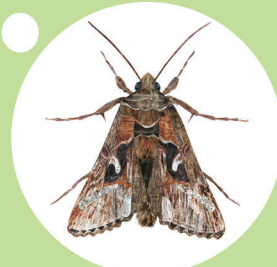

# Wildlife to spot in long grass

All these creatures are found in long grass habitat, either fluttering through the air, feeding from flowers, nibbling on leaves and stems or scuttling along the ground.

Common Froghopper  
length 20-29mm

Dark-edged Bee-fly  
length 10-18mm

Dock Bug  
length 13-15mm

Garden Snail  
size 25-40mm

22-spot Ladybird  
length 3-5mm

Timothy Grass Bug  
length 6-7mm

Meadow Grasshopper  
length 10-23mm

Earwig  
10-15mm

Large White Butterfly  
wing span 63-70mm

Red Admiral Butterfly  
wing span 67-72mm

Red Soldier Beetle  
length 7-10mm

Crane Fly  
length 40-60mm

Batman Hoverfly  
length 7-12mm

Buff-tailed Bumblebee  
length 10-25mm

Silver-Y Moth  
wing span 32-52mm

Peacock Butterfly  
wing span 50-56mm

24-spot Ladybird  
length 3-4mm