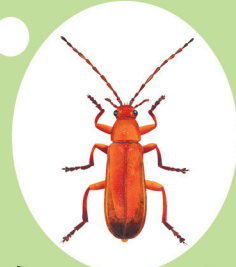

# Wildlife to spot in long grass

All these creatures are found in long grass habitat, either fluttering through the air, feeding from flowers, nibbling on leaves and stems or scuttling along the ground.

Common Froghopper  
length 20-29mm

Dark-edged Bee-fly  
length 10-18mm

Dock Bug  
length 13-15mm

Garden Snail  
size 25-40mm

22-spot Ladybird  
length 3-5mm

Timothy Grass Bug  
length 6-7mm

Meadow Grasshopper  
length 10-23mm

Earwig  
10-15mm

Large White Butterfly  
wing span 63-70mm

Red Admiral Butterfly  
wing span 67-72mm

Red Soldier Beetle  
length 7-10mm

Crane Fly  
length 40-60mm

Batman Hoverfly  
length 7-12mm

Buff-tailed Bumblebee  
length 10-25mm