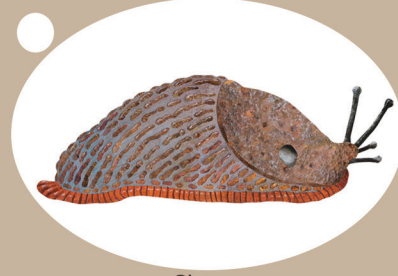

Common Banded Hoverfly  
length 8-13mm

Devil's Coach Horse  
length 23-32mm

Harvestman  
leg span 18-25mm

Lesser Stag Beetle  
length 20-40mm

Striped Woodlouse  
length 8-11mm

Pill Woodlouse  
length 15-18mm

Rough Woodlouse  
15-20mm

Earthworm  
length 15-150mm

Speckled Wood Butterfly  
wingspan 47-50mm

Green Lacewing  
length 10-18mm

Red-legged Shieldbug  
length 10-15mm

Batman Hoverfly  
length 7-12mm

Garden Spider  
length 8-18mm

Black Clock Beetle  
length 23-32mm

Slug  
size 20-80mm

Earwig  
length 10-15mm

# Invertebrate Guide

0 Legs

Snail

Slug

Worm

6 Legs

Insects

Ant